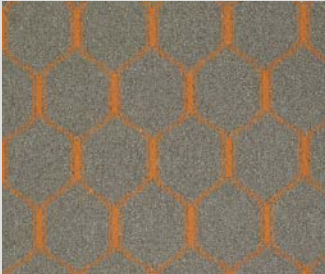

Contact your Territory Manager for more details.

TAILORED SOLUTIONS STYLES

TILE

MATERIAL EFFECTS / 54781

BLINK / 54596

IMMERSE / Jo187

CORRUGATED / 54784

BROADLOOM

ANY PLACE / 54729

CHAT / 54726

SIGN ON / 54770

SIGN UP / 54771

OGEE / 54777

IT'S AS EASY AS 1-2-3

The process is simple! Incorporate a hand-picked accent color on a simple, yet striking base.

1 SELECT YOUR BASE COLOR

Choose from a palette of stylish running line colors

2 ADD A PERSONALIZED TOUCH OF COLOR

Take your pick from the many colors of the eco*Solution Q fiber color bank

3 ENJOY THE RESULTS

Literally thousands of exciting, flexible color combinations